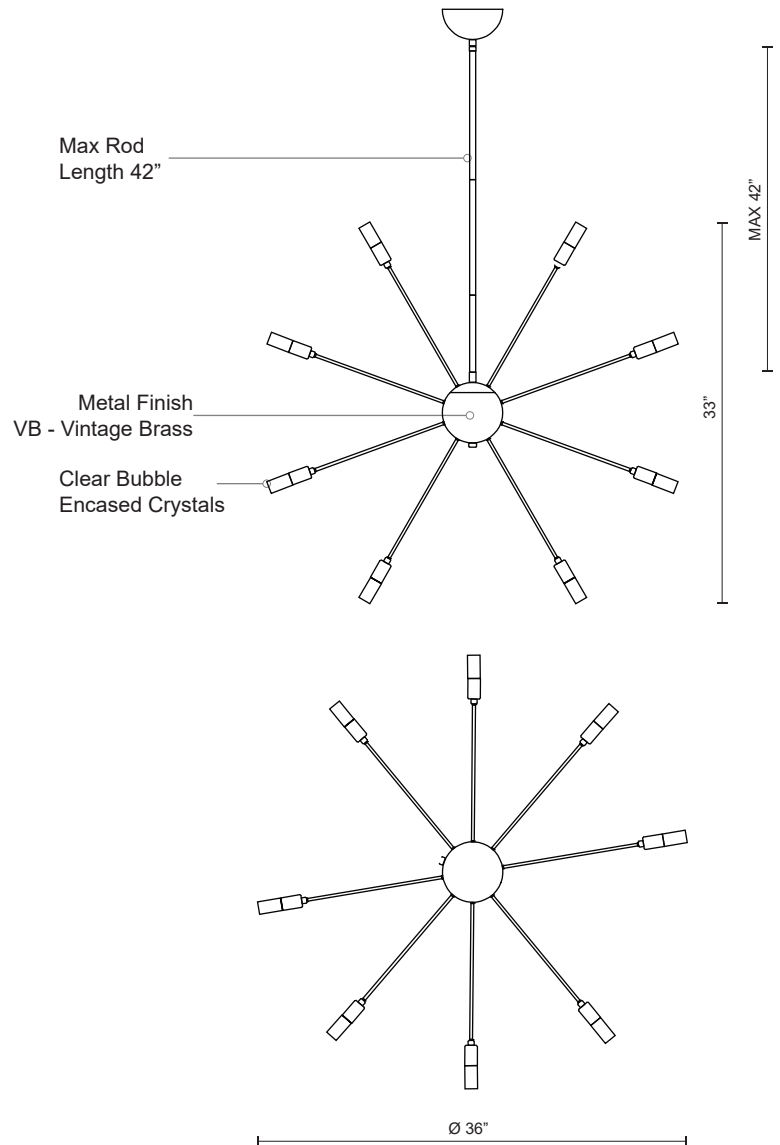

PD1436

SPECIFICATION SHEET

PROJECT		
DATE		TYPE

Sophisticated LED technology meets unique pendant

- Multiple extensions of light with clear bubble encased crystals
- Chrome metal details
- Dimmable with ELV dimmer (Not included)
- 120V

Color Temp	3000K
CRI (Ra)	>80
Dimming	100% - 10%
Rated Life	50,000 hours

Voltage	Watt	LED Lumens	Delivered Lumens	Finish(es)
120V	80W	6000	2400*	VB - Vintage Brass

VB - Vintage Brass

*subject to testing confirmation